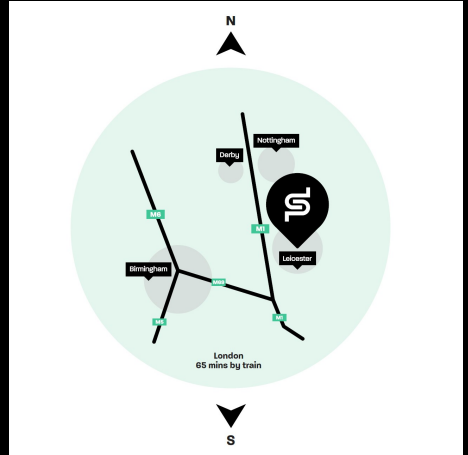

Directions

- From Leicester Railway Station** **3**
Bus, Walking
- From Haymarket Bus Station** **3**
Bus, Walking
- From Novotel Leicester** **4**
Bus, Walking, Driving

Space Park Leicester
92 Corporation Road
Space City
Leicester
LE4 5SP

Tel: +44 (0)116 373 6060

Space Park Leicester is located at Space City, off the A6 (Abbey Lane), near the National Space Centre, two miles north of Leicester City Centre.

From Leicester Railway Station:

Total journey time will be approximately 35 minutes.

Walking: It is also possible to walk from Leicester Railway Station following the route on the map to the left. This would take approximately 45 minutes.

Walking: You can also walk to the Space Park by following the route on the map to the left, taking roughly 34 minutes.

Drive: If you will be driving to Space Park Leicester, you can follow the route on the map, taking roughly 10 minutes.