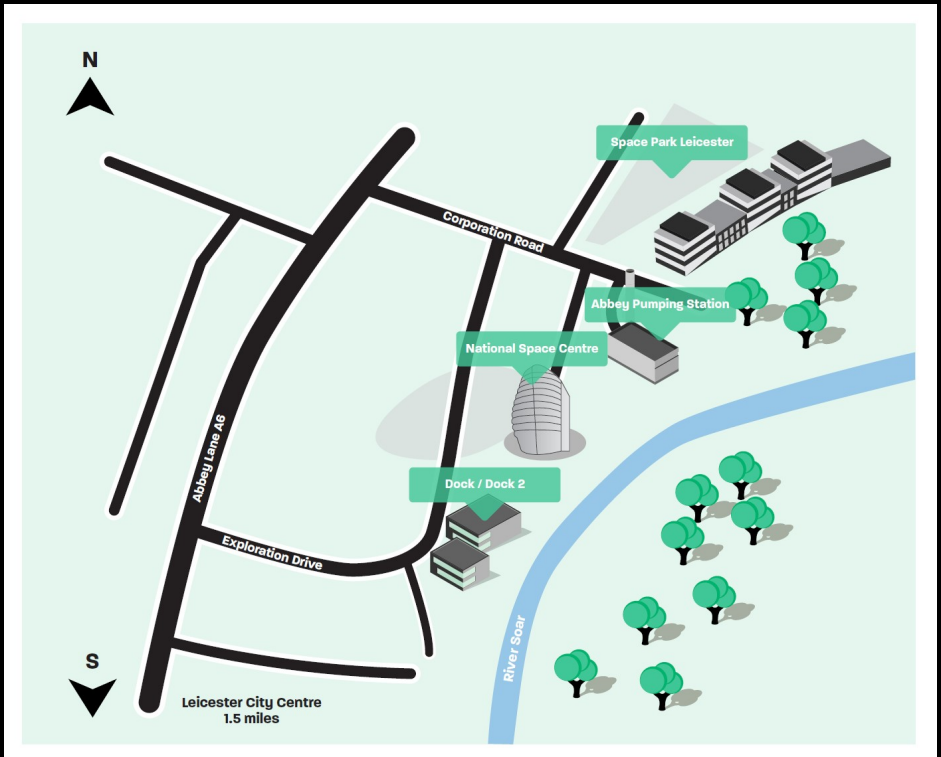

Directions

- From Leicester Railway Station** **3**
Bus, Walking
- From Haymarket Bus Station** **3**
Bus, Walking
- From Novotel Leicester** **4**
Bus, Walking, Driving

Space Park Leicester
92 Corporation Road
Space City
Leicester
LE4 5SP

Tel: +44 (0)116 373 6060

Space Park Leicester is located at Space City, off the A6 (Abbey Lane), near the National Space Centre, two miles north of Leicester City Centre.

From Leicester Railway Station:

Bus: Two buses are required from Leicester Railway Station. Initially you can take the free HOP service from the Station Street bus stand or the 47 from Prebend Street, both to the Haymarket Bus Station. Disembark and catch the 54 (Stand HY), exiting at Beaumont Leys Lane. Space Park Leicester is then a 7 minute walk along Corporation Road.

Walking: You can also walk to the Space Park by following the route on the map to the left, taking roughly 34 minutes.

Drive: If you will be driving to Space Park Leicester, you can follow the route on the map, taking roughly 10 minutes.