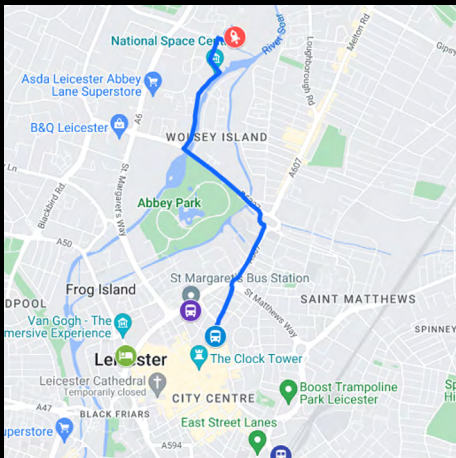

Directions

- From Leicester Railway Station** **3**
Bus, Walking
- From Haymarket Bus Station** **3**
Bus, Walking
- From Novotel Leicester** **4**
Bus, Walking, Driving

Space Park Leicester
92 Corporation Road
Space City
Leicester
LE4 5SP

Tel: +44 (0)116 373 6060

Space Park Leicester is located at Space City, off the A6 (Abbey Lane), near the National Space Centre, two miles north of Leicester City Centre.

From Leicester Railway Station:

Bus: Two buses are required from Leicester Railway Station. Initially you can take the free HOP service from the Station Street bus stand or the 47 from Prebend Street, both to the Haymarket Bus Station. Disembark and catch the 54 (Stand HY), exiting at Beaumont Leys Lane. Space Park Leicester is then a 7 minute walk along Corporation Road.

Total journey time will be approximately 35 minutes.

Walking: It is also possible to walk from Leicester Railway Station following the route on the map to the left. This would take approximately 45 minutes.