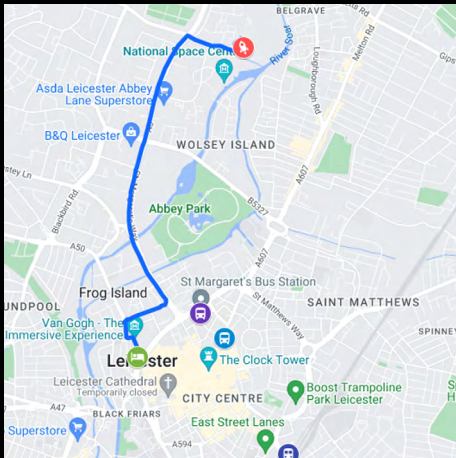

Drive: If you will be driving to Space Park Leicester, you can follow the route on the map, taking roughly 10 minutes.