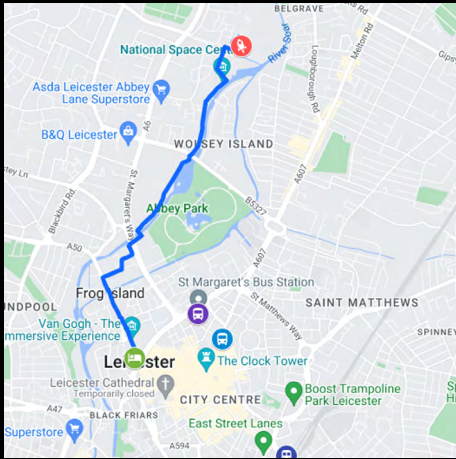

From Novotel Leicester:

Bus: If you are staying at the Novotel Leicester Hotel, you can take the 303 Birstall Park & Ride service from Causeway Lane, alighting at Exploration Drive, before walking past the National Space Centre to Space Park Leicester - a 10 min walk. You can also take the Skylink service from St Margaret's Bus Station, disembarking at Corporation Road, leaving a 7 minute and walk to Space Park Leicester

Walking: You can also walk to the Space Park by following the route on the map to the left, taking roughly 34 minutes.