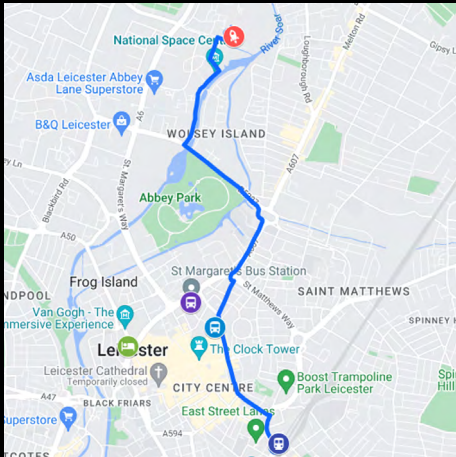

Directions

- From Leicester Railway Station** **3**
Bus, Walking
- From Haymarket Bus Station** **3**
Bus, Walking
- From Novotel Leicester** **4**
Bus, Walking, Driving

Space Park Leicester
92 Corporation Road
Space City
Leicester
LE4 5SP

Tel: +44 (0)116 373 6060

Space Park Leicester is located at Space City, off the A6 (Abbey Lane), near the National Space Centre, two miles north of Leicester City Centre.

From Leicester Railway Station:

Bus: Two buses are required from Leicester Railway Station. Initially you can take the free HOP service from the Station Street bus stand or the 47 from Prebend Street, both to the Haymarket Bus Station. Disembark and catch the 54 (Stand HY), exiting at Beaumont Leys Lane. Space Park Leicester is then a 7 minute walk along Corporation Road.

Total journey time will be approximately 35 minutes.

Walking: It is also possible to walk from Leicester Railway Station following the route on the map to the left. This would take approximately 45 minutes.